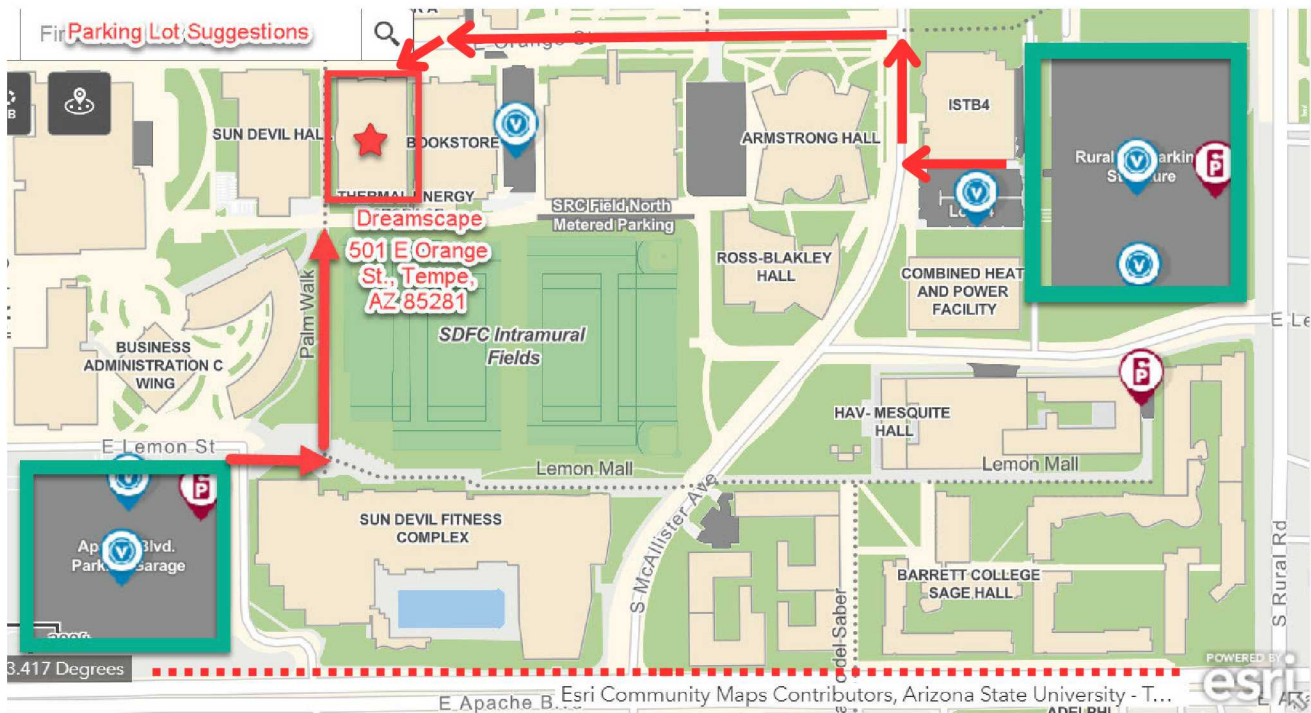

Guest Parking

- Surface parking available on Apache Boulevard with parking meter fee.
- Apache Boulevard visitor parking garage.
- Rural Road visitor parking garage.