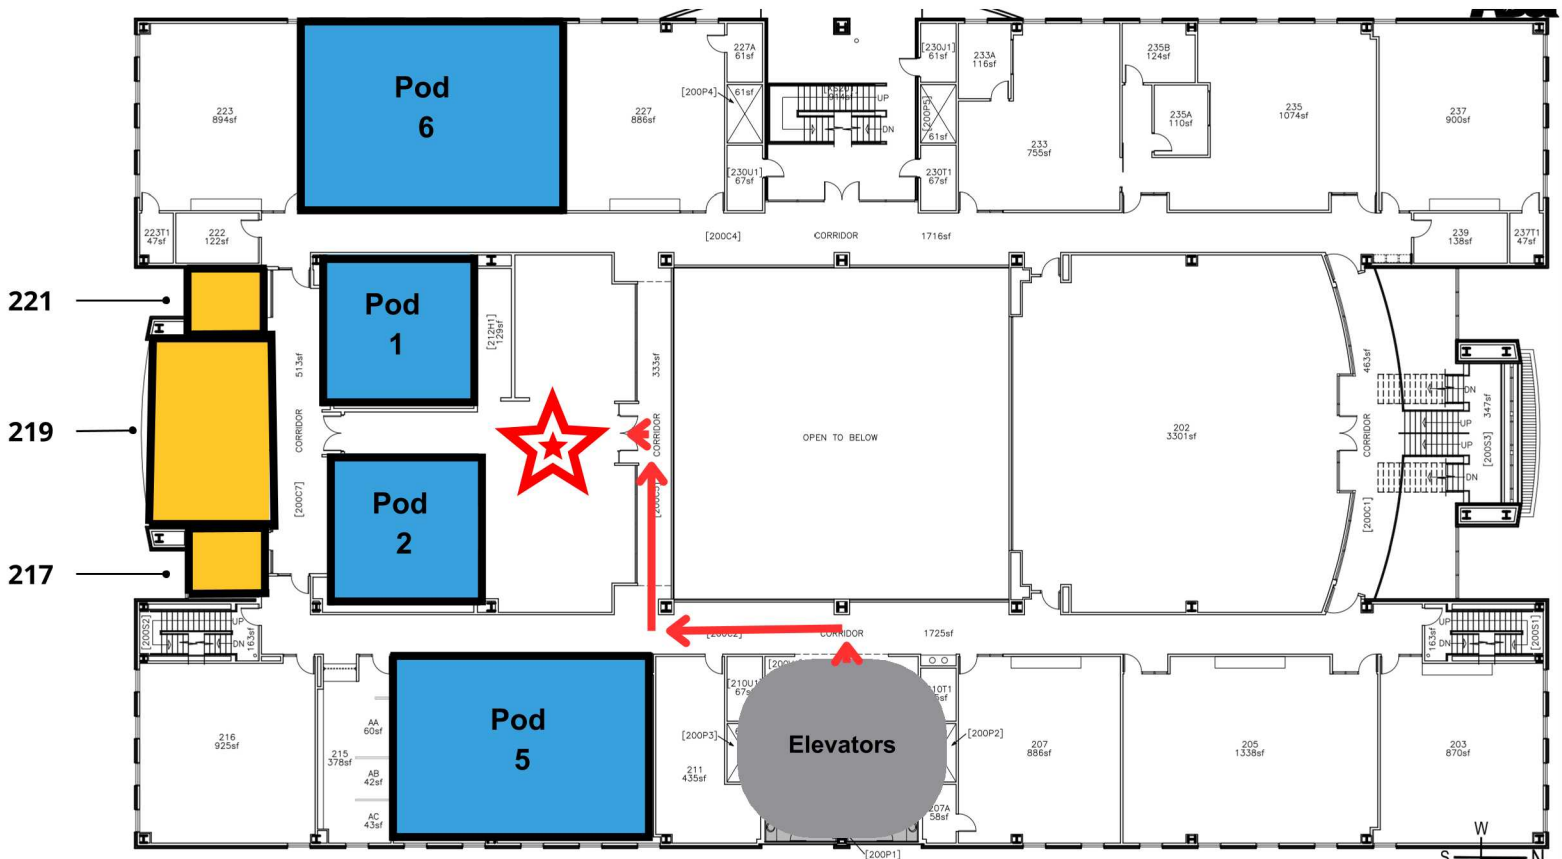

Guest Parking

- Surface parking available on Apache Boulevard with parking meter fee.
- Apache Boulevard visitor parking garage.
- Rural Road visitor parking garage.

Creativity Commons (CRTVC) Conference Room Map- First Floor

First Floor

- Enter through front doors, North of building.
- Follow red arrows to elevators, East of building.
- Go to the 2nd floor towards Dreamscape Learn main guest entrance.

Creativity Commons (CRTVC) Conference Room Map- Second Floor

 **Dreamscape Learn Main Guest Entrance**
• Rm 212

Second Floor

- Follow red arrows to Dreamscape Learn main guest entrance, South of building.