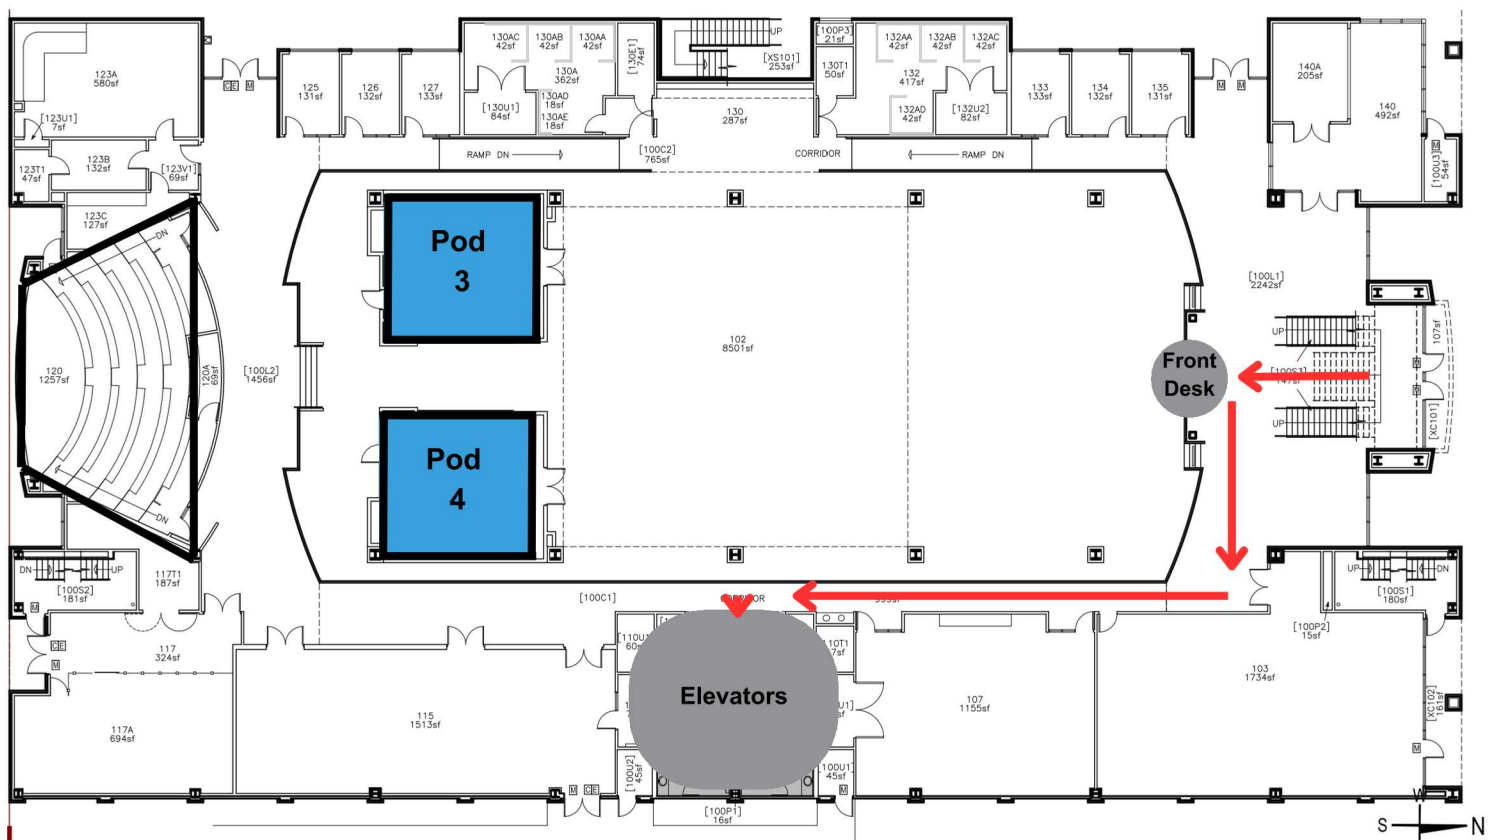

Guest Parking

- Surface parking available on Apache Boulevard with parking meter fee.
- Apache Boulevard visitor parking garage.
- Rural Road visitor parking garage.

Creativity Commons (CRTVC) Conference Room Map- First Floor

First Floor

- Enter through front doors, North of building.
- Follow red arrows to elevators, East of building.
- Go to the 2nd floor towards Dreamscape Learn main guest entrance.

Creativity Commons (CRTVC) Conference Room Map- Second Floor

 **Dreamscape Learn Main Guest Entrance**
• Rm 212

Second Floor

- Follow red arrows to Dreamscape Learn main guest entrance, South of building.