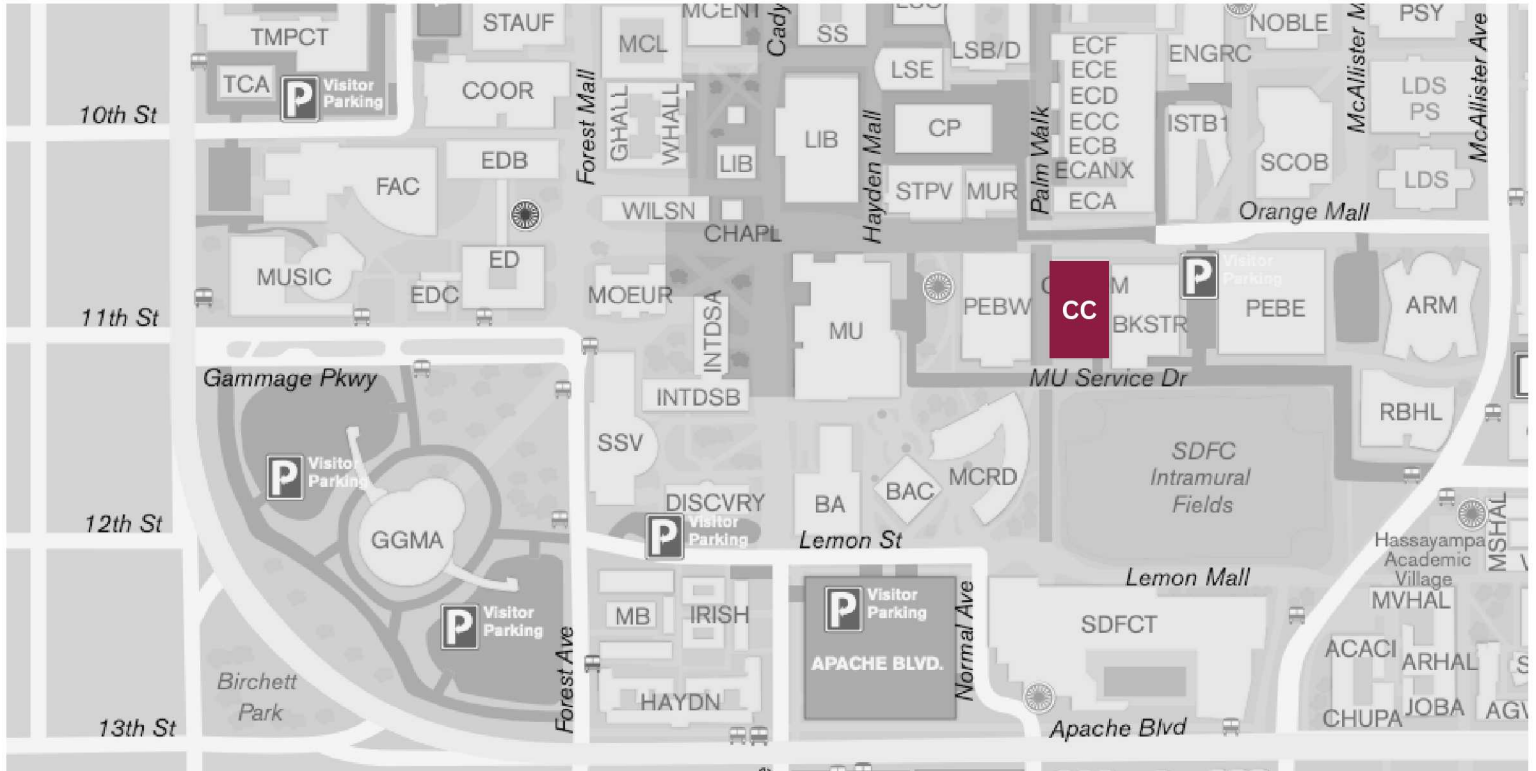

Creativity Commons (CRTVC) Map & Directions

From ASU Skysong Campus

Take Scottsdale Road South, which will turn into Rural Road. Turn right on Apache Boulevard, Turn right on Normal Ave into the Apache Parking garage.

From ASU Polytechnic Campus

Enter the Loop 202 West at Williams Field Road. Drive approximately six miles to the Loop 101 North exit. Take the 101 North to the Loop 202 West (approximately 10 miles). Exit on Scottsdale Road, which will turn into Rural Road. Turn right on Apache Boulevard, Turn right on Normal Ave into the Apache Parking garage.

From ASU Downtown Campus

Take the I-10 East from Seventh Street. Exit on the Loop 202 East. Exit Scottsdale Road South, which will turn into Rural Road. Turn right on Apache Boulevard, Turn right on Normal Ave into the Apache Parking garage.

From ASU West Campus

Take the I-17 South to the I-10 East through downtown Phoenix (approximately 10 miles). Exit Loop 202 East. Exit on Scottsdale Road, which will turn into Rural Road. Turn right on Apache Boulevard, Turn right on Normal Ave into the Apache Parking garage.